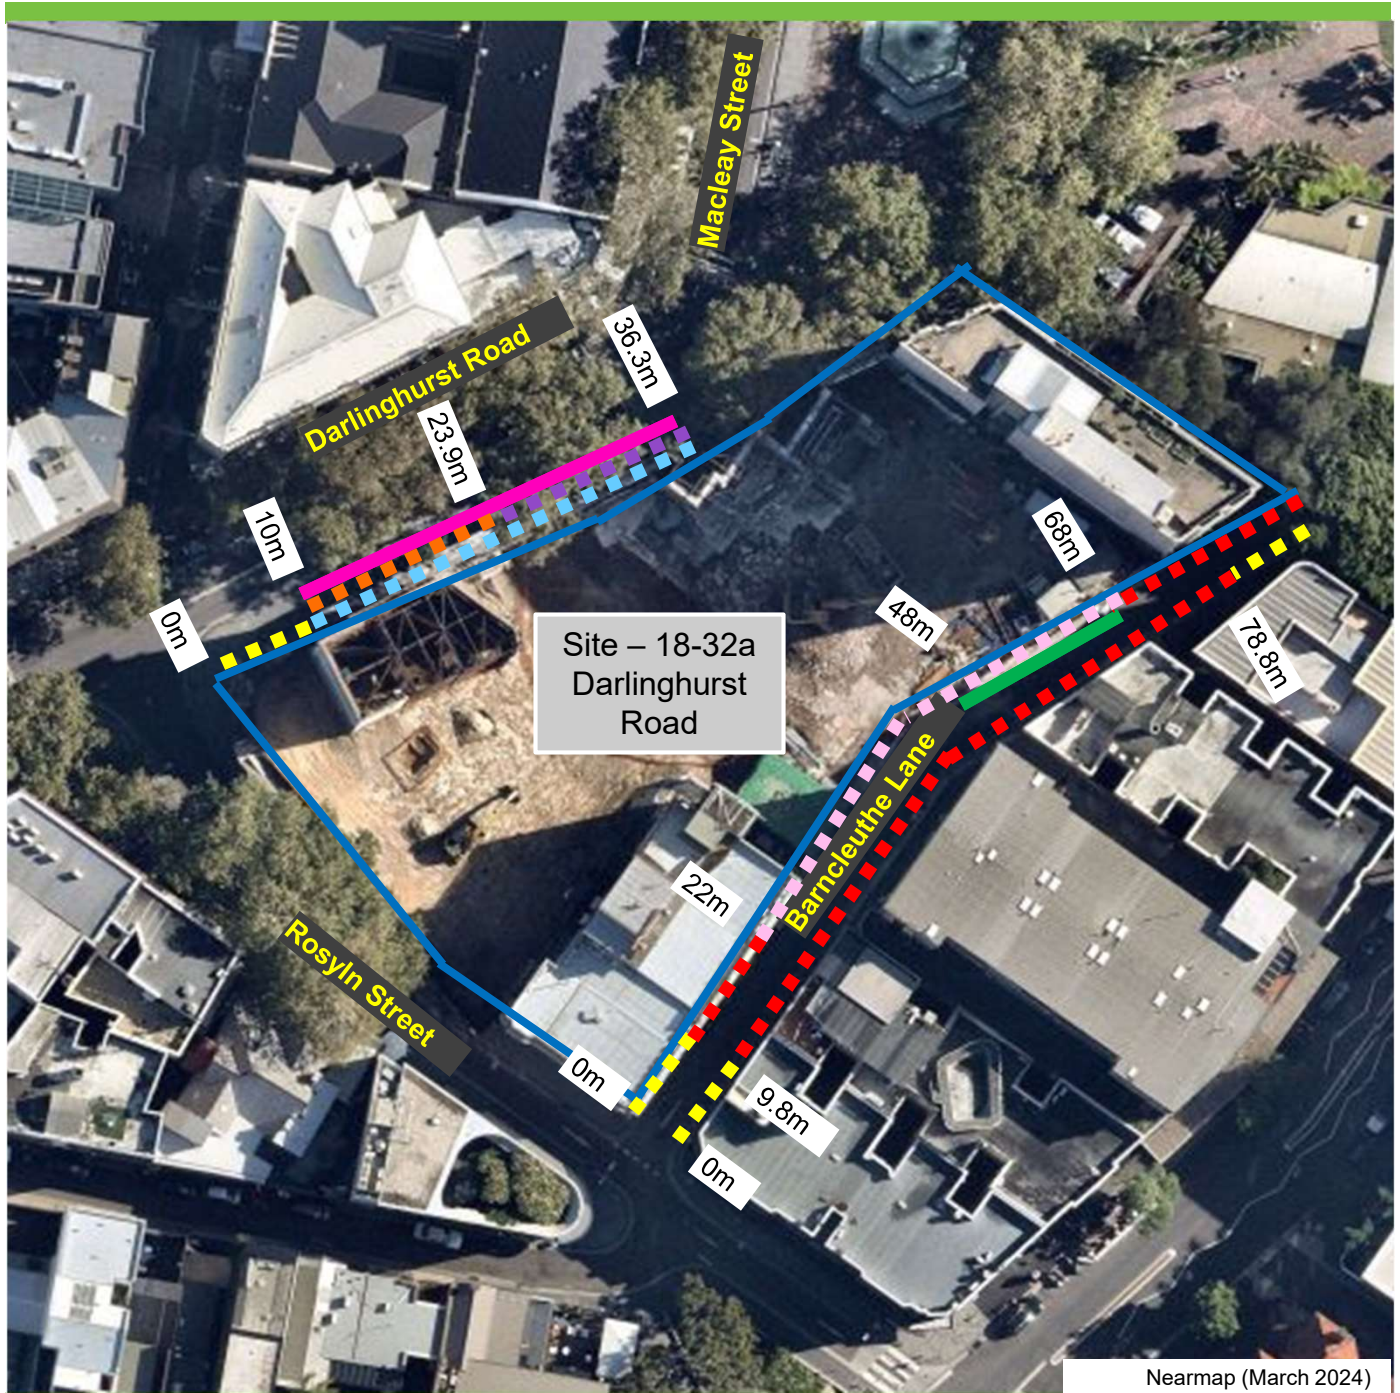

Darlinghurst Road and Barncleuthe Lane, Potts Point Proposed Works Zone

Existing

- No Stopping
- No Parking
- Unrestricted Parking
- Loading Zone 6am-6pm Mon-Fri
- Mail Zone 6am-9pm Mon-Fri
- Taxi Zone Other Times

Proposed

- Works Zone 7.30am-5.30am Mon-Fri 7.30pm-3.30pm Sat Taxi Zone Other Times
- Works Zone 7.30am-5.30am Mon-Fri 7.30pm-3.30pm Sat No Parking Other Times